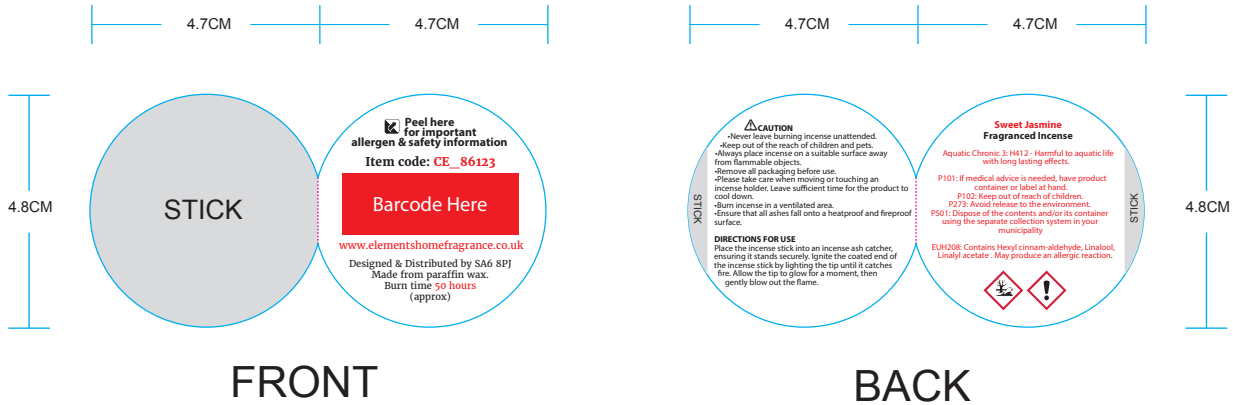

Incense warning - Cone

⚠ CAUTION

- •Never leave burning incense unattended.
- •Keep out of the reach of children and pets.
- •Always place incense on a suitable surface away from flammable objects.
- •Remove all packaging before use.
- •Please take care when moving or touching an incense holder. Leave sufficient time for the product to cool down.
- •Burn incense in a ventilated area.
- •Ensure that all ashes fall onto a heatproof and fireproof surface.

⚠ WARNING: May cause irritation if in direct contact with eyes.

DIRECTIONS FOR USE

Place the incense cone into an incense holder, ensuring it stands securely. Ignite the top end of the incense cone by lighting the tip until it catches fire. Allow the tip to glow for a moment, then gently blow out the flame. Enjoy the fragrant aroma as the incense cone releases its scent into the air.